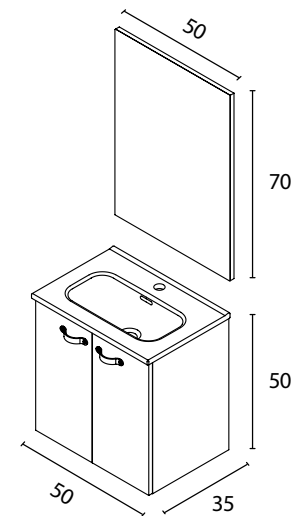

Dimensions	
Widht	50 cm
Height	50 cm
Depth	35 cm

Materials and finishes	
Finishes	Lacquered / Melamine
Structure	Shiny anthracite / White gloss / Sandy grey / Sandy walnut
Interior	Grey with a shelf
Doors	Soft close
Handle	Black leather
Basin	Ceramic White shiny
Placement	Wall-mounted

ANEKO

Acabados