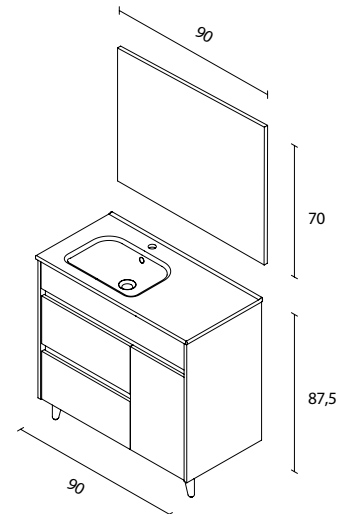

Dimensions	
Widht	80 / 90 / 100 cm
Height	56,5 cm
Depth	46 cm

Materials and finishes	
Finishes	Lacquered / Melamine
Structure	White gloss
Interior	Melamine in textile grey
Glides	Parcial extraction / Soft close
Handle	Integrated
Legs	Solid beech wood
Basin	Ceramic White shiny
Placement	Wall-mounted

Acabados

White
gloss

KAORI

Amizuva Collection