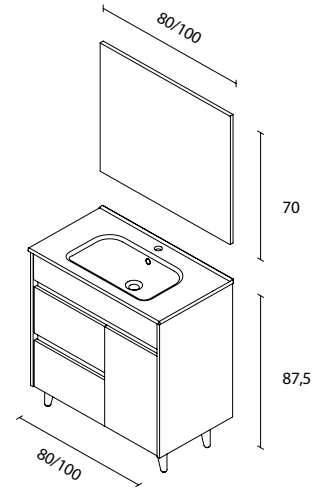

Dimensions	
Widht	80 / 90 / 100 cm
Height	56,5 cm
Depth	46 cm

Materials and finishes	
Finishes	Lacquered / Melamine
Structure	White gloss
Interior	Melamine in textile grey
Glides	Parcial extraction / Soft close
Handle	Integrated
Legs	Solid beech wood
Basin	Ceramic White shiny
Placement	Wall-mounted

Acabados

White
gloss

KAORI

Amizuva Collection