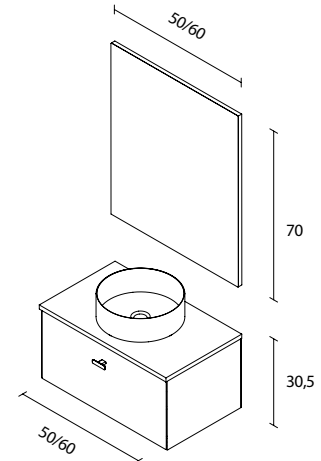

Dimensions	
Width	50 / 60 cm
Height	30,5 cm
Depth	35 cm

Materials and finishes	
Finishes	Lacquered / Melamine
Structure	Opaque white / Opaque oak / Gray elm
Interior	Smoked leather
Glides	Total extraction / Soft close
Handle	Black metallic
Basin	Ceramic White shiny
Placement	Wall-mounted

Acabados

Opaque white

Opaque oak

Gray elm

MEI TOP

Amizuva Collection