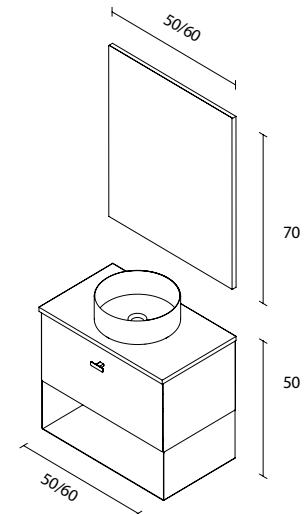

Dimensions	
Width	50 / 60 cm
Height	30,5 cm
Depth	35 cm

Materials and finishes	
Finishes	Lacquered / Melamine
Structure	Opaque white / Opaque oak / Gray elm
Interior	Smoked leather
Glides	Total extraction / Soft close
Handle	Black metallic
Basin	Ceramic White shiny
Placement	Wall-mounted

Acabados

Opaque white

Opaque oak

Gray elm

MEI TOP

Amizuva Collection