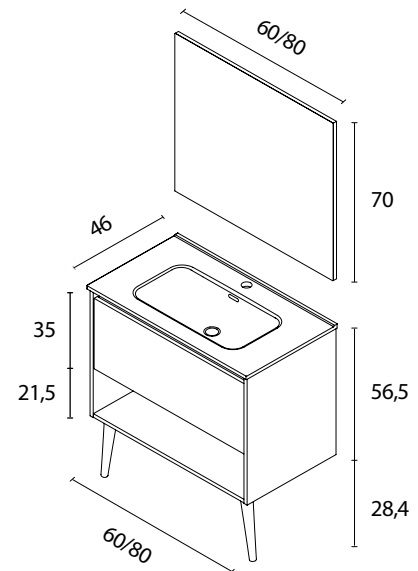

NARA

Dimensions	
Width	60 / 80 cm
Height	56,5 cm
Depth	46 cm

Materials and finishes	
Finishes	Melamine / Lacquered
Structure	Fronts Sandy oak / Structure White gloss
Interior	Melamine in textile grey
Glides	Partial extraction / Soft close
Handle	Integrated
Legs	Solid beech wood
Basin	Ceramic White shiny
Placement	Wall-mounted