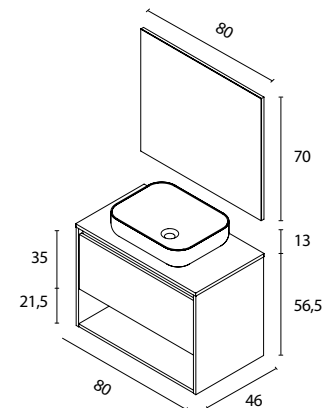

Dimensions	
Widht	60 / 80 cm
Height	56,5 cm
Depth	46 cm

Materials and finishes	
Finishes	Lacquered / Melamine
Structure	White gloss / Sandy smoke / Sandy oak
Interior	Melamine in textile grey
Glides	Partial extraction / Soft close
Handle	Integrated
Basin	Ceramic White shiny
Countertop	Colour-coordinated with vanity unit finish
Placement	Wall-mounted

Acabados

White
gloss

Sandy
smoke

Sandy
oak

NIWA TOP

Amizuva Collection