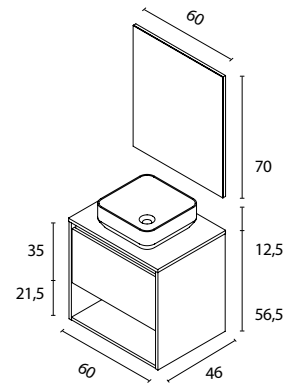

Dimensions	
Widht	60 / 80 cm
Height	56,5 cm
Depth	46 cm

Materials and finishes	
Finishes	Lacquered / Melamine
Structure	White gloss / Sandy smoke / Sandy oak
Interior	Melamine in textile grey
Glides	Partial extraction / Soft close
Handle	Integrated
Basin	Ceramic White shiny
Countertop	Colour-coordinated with vanity unit finish
Placement	Wall-mounted

Acabados

White
gloss

Sandy
smoke

Sandy
oak

NIWA TOP

Amizuva Collection